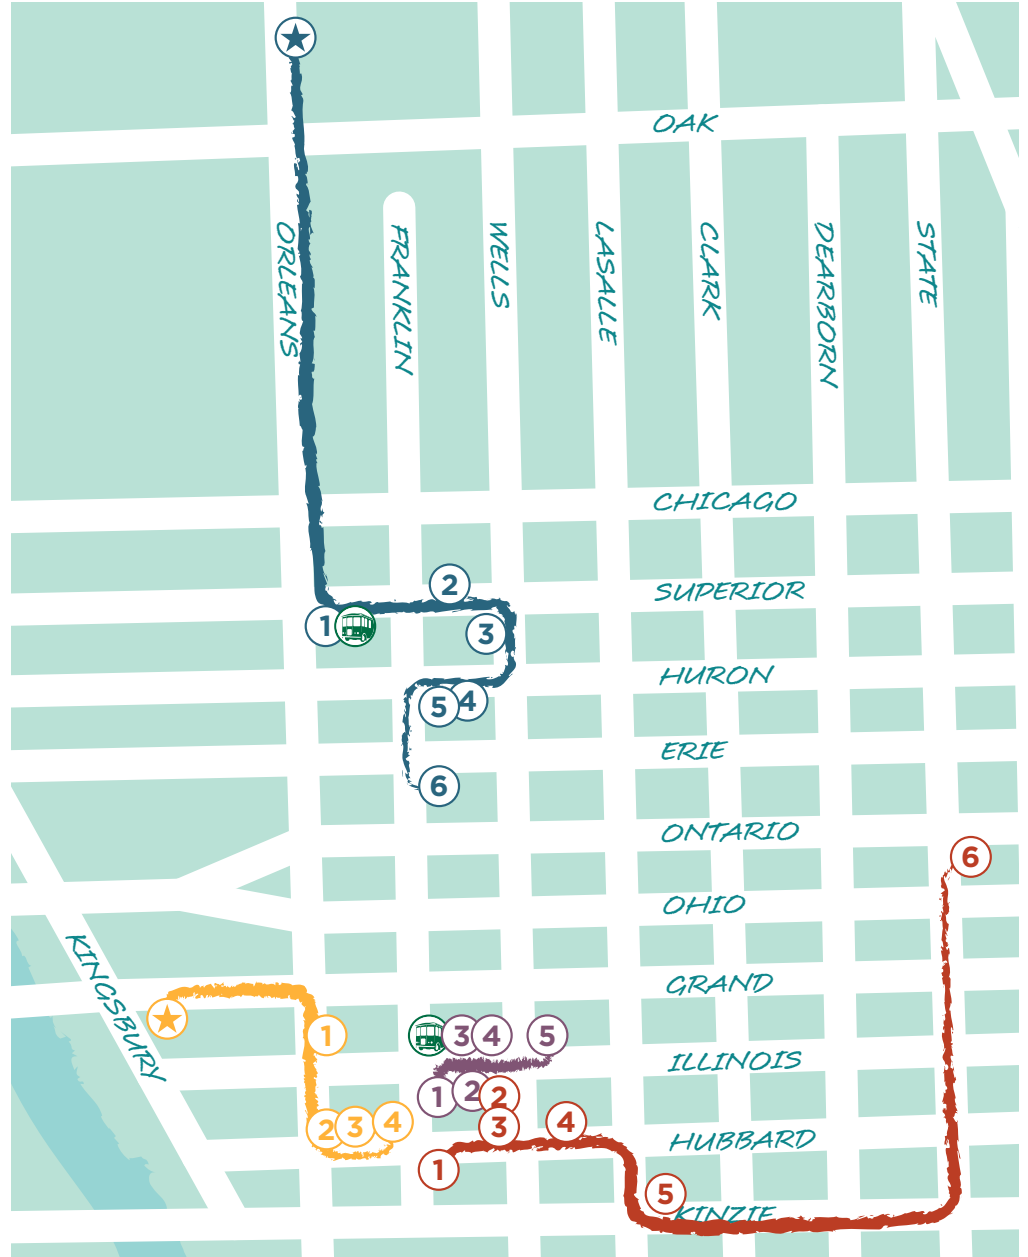

★ **Official After Party Presented by Brizo & Delta Chicago Architectural Artifacts**
1065 N. Orleans St.

1. Francis Blaine Interiors with Dragica Carlin and Michael Boroniec of Daniel Kinkade Fine Art | bulhaup
Trolley Pick Up Point to After Party
313 W. Superior St., Suite 109

1. **2. Nora Schneider Interior Design with Eric Gushee and Salvador Dominguez ARMAZEM.design | 212 W. Superior St.**
2. **3. Elizabeth Scott Design Group with Christian Voigt Hilton | Asmus Contemporary**
   716 N. Wells St., Suite 3739
3. **4. Centaur Interiors with Lea Fisher Samuel Lynne Galleries**
   215 W. Huron St., Suite 1
4. **5. Buzz Spector and Jamie Adams Zolla Lieberman Gallery**
   325 W. Huron St.
5. **6. Shakoor Interiors with Pamela Staker and Kate Blacklock of Daniel Kinkade Fine Art | Prestige Designs**
   223 W. Erie Ave.

1. Michael Del Piero Good Design with Matt Nguyen | Cosentino City | 217 W. Illinois St.

2. Elizabeth Krueger Design with Josephine Cardin of Daniel Kinkade Fine Art Roca Tile | 215 W. Illinois St.

3. Jessica Margot Design with Joanna Cutri of Daniel Kinkade Fine Art 210 Design House
Trolley Pick Up Point to After Party
210 W. Illinois St.

4. Hailey Lauren Designs with Zachary Weber | TOTO | 500 N. Wells St.

5. Amhad Freeman Interiors with Joanne Trestrail | O'Brien Harris
501 N. Wells St.

7TH ANNUAL RIVER NORTH DESIGN DISTRICT FALL GALLERY WALK

PRESENTED BY DANIEL KINKADE FINE ART

1. Alissa Johnson Interiors with Jonathan Pliego and sculpture by Stephen Burks presented by GRAFF Studio41 | 225 W. Hubbard St.

2. Kelly Hurliman Interior Design with Linc Thelen of Daniel Kinkade Fine Art | The Luxury Bed Collection
440 N. Wells St. #100N

3. Suzan Hadaway Design with Nate Szarmach and Juliette Clovis of Daniel Kinkade Fine | Art Ligne Roset
440 N. Wells St.

4. Jasmin Reese Interiors with Amy Donaldson of Gallery 1871 Artists Frame Service | 433 N. Wells St.

5. Bridgette Haulenbeek Interiors with Dennis Lee Mitchell of Zolla Lieberman and Steven Haulenbeek Oscar Isberian | 120 W. Kinzie St.

6. Tim Klein | Framebridge
617 N. State St.

Catch our trolley to the after party courtesy of Terrazzo & Marble Supply Companies

Pick ups begin at 7:45 PM at stops indicated on our map

RIVER NORTH
DESIGN DISTRICT